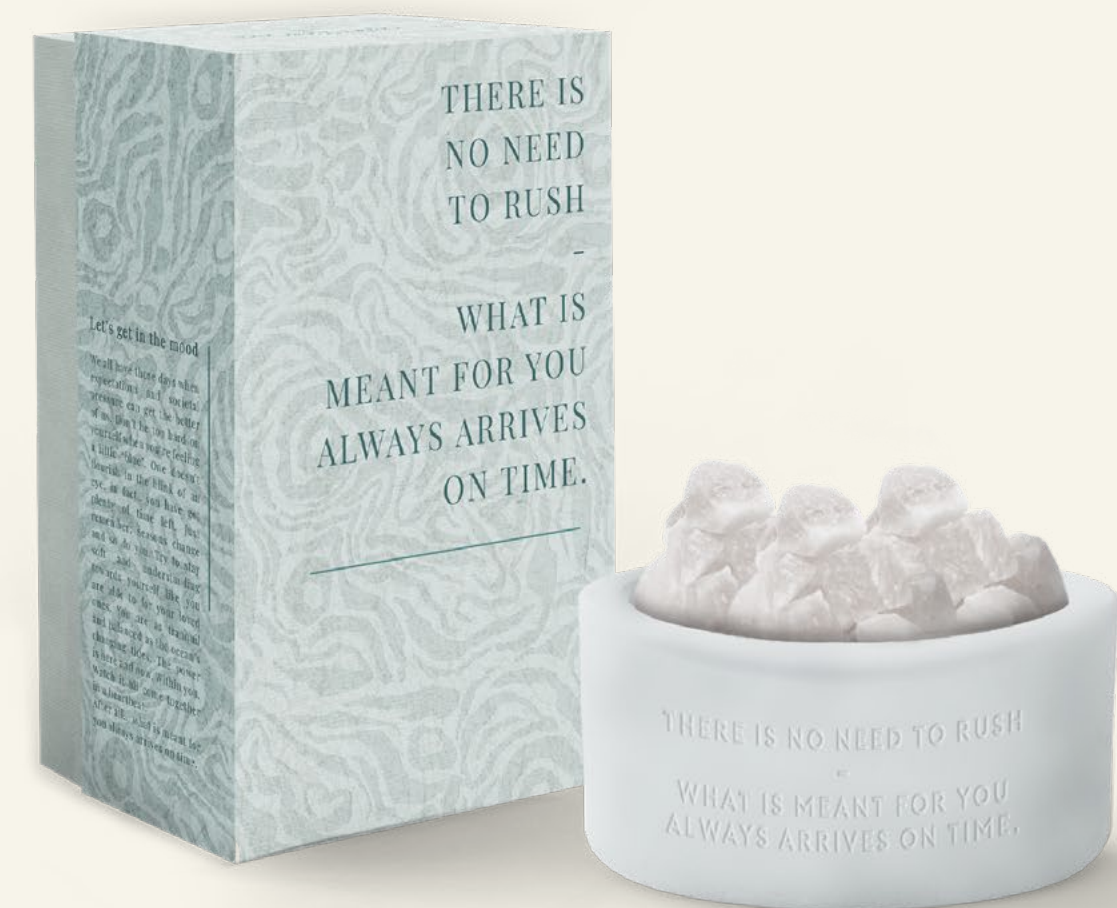

## SCENTED STONES

Scented stones  
1016142  
Pre-pack: 6

Scented stones  
1016143  
Pre-pack: 6

Scented stones  
1016145  
Pre-pack: 6

Scented Stones  
1016144  
Pre-pack: 6

### Stone Diffuser

This unique and reusable stone diffuser with ethically sourced, natural crystals will take you away to the rural summer coast of New Zealand. Use the pipette to evenly disperse just 6-8 drops of the delicious fragrance over the minerals and enjoy its beautiful scent for at least 10 days.